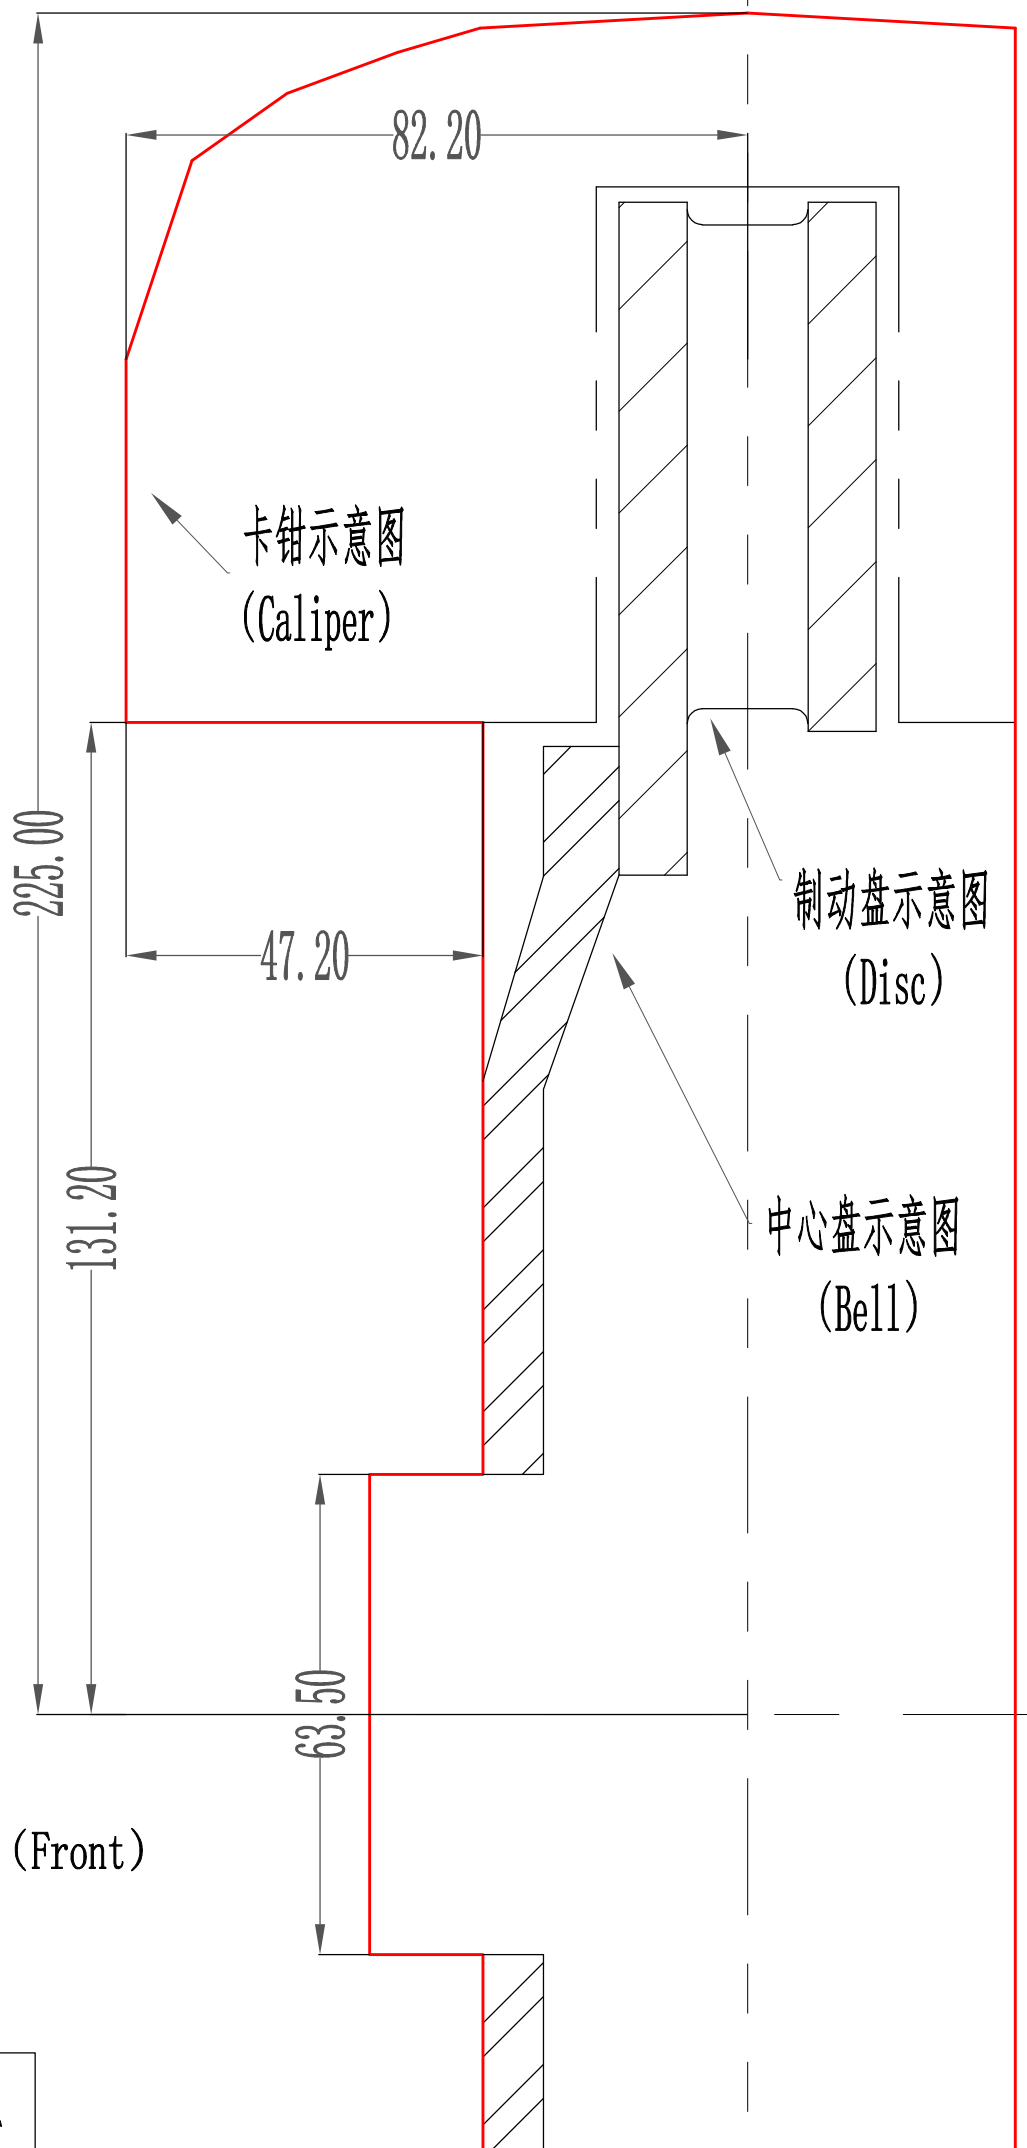

### Notes:

- 1、This outline is the net dimension of the brake system. Gusto recommends adding 3mm of clearance to these dimensions.
- 2、Please print according to 1:1 ratio.
- 3、Please cut along the outer contour (red line) and paste it on the cardboard.

### 注意事项:

- 1、试圈图为此套制动系统的净尺寸。格时图建议若安装此套制动系统试圈板与轮圈间隙应大于3mm。
- 2、此文件请按1:1打印
- 3、请沿外轮廓(红线)进行剪裁并粘贴于硬纸板上。

Type: Land Rover Evoque (Front)

Caliper: CAR70

Disc: 400X34

试圈图 (Brake System Crosssection)  
编号 (Number) : CAR70-EVOQUE-40034PF  
单位 (Unit) : mm